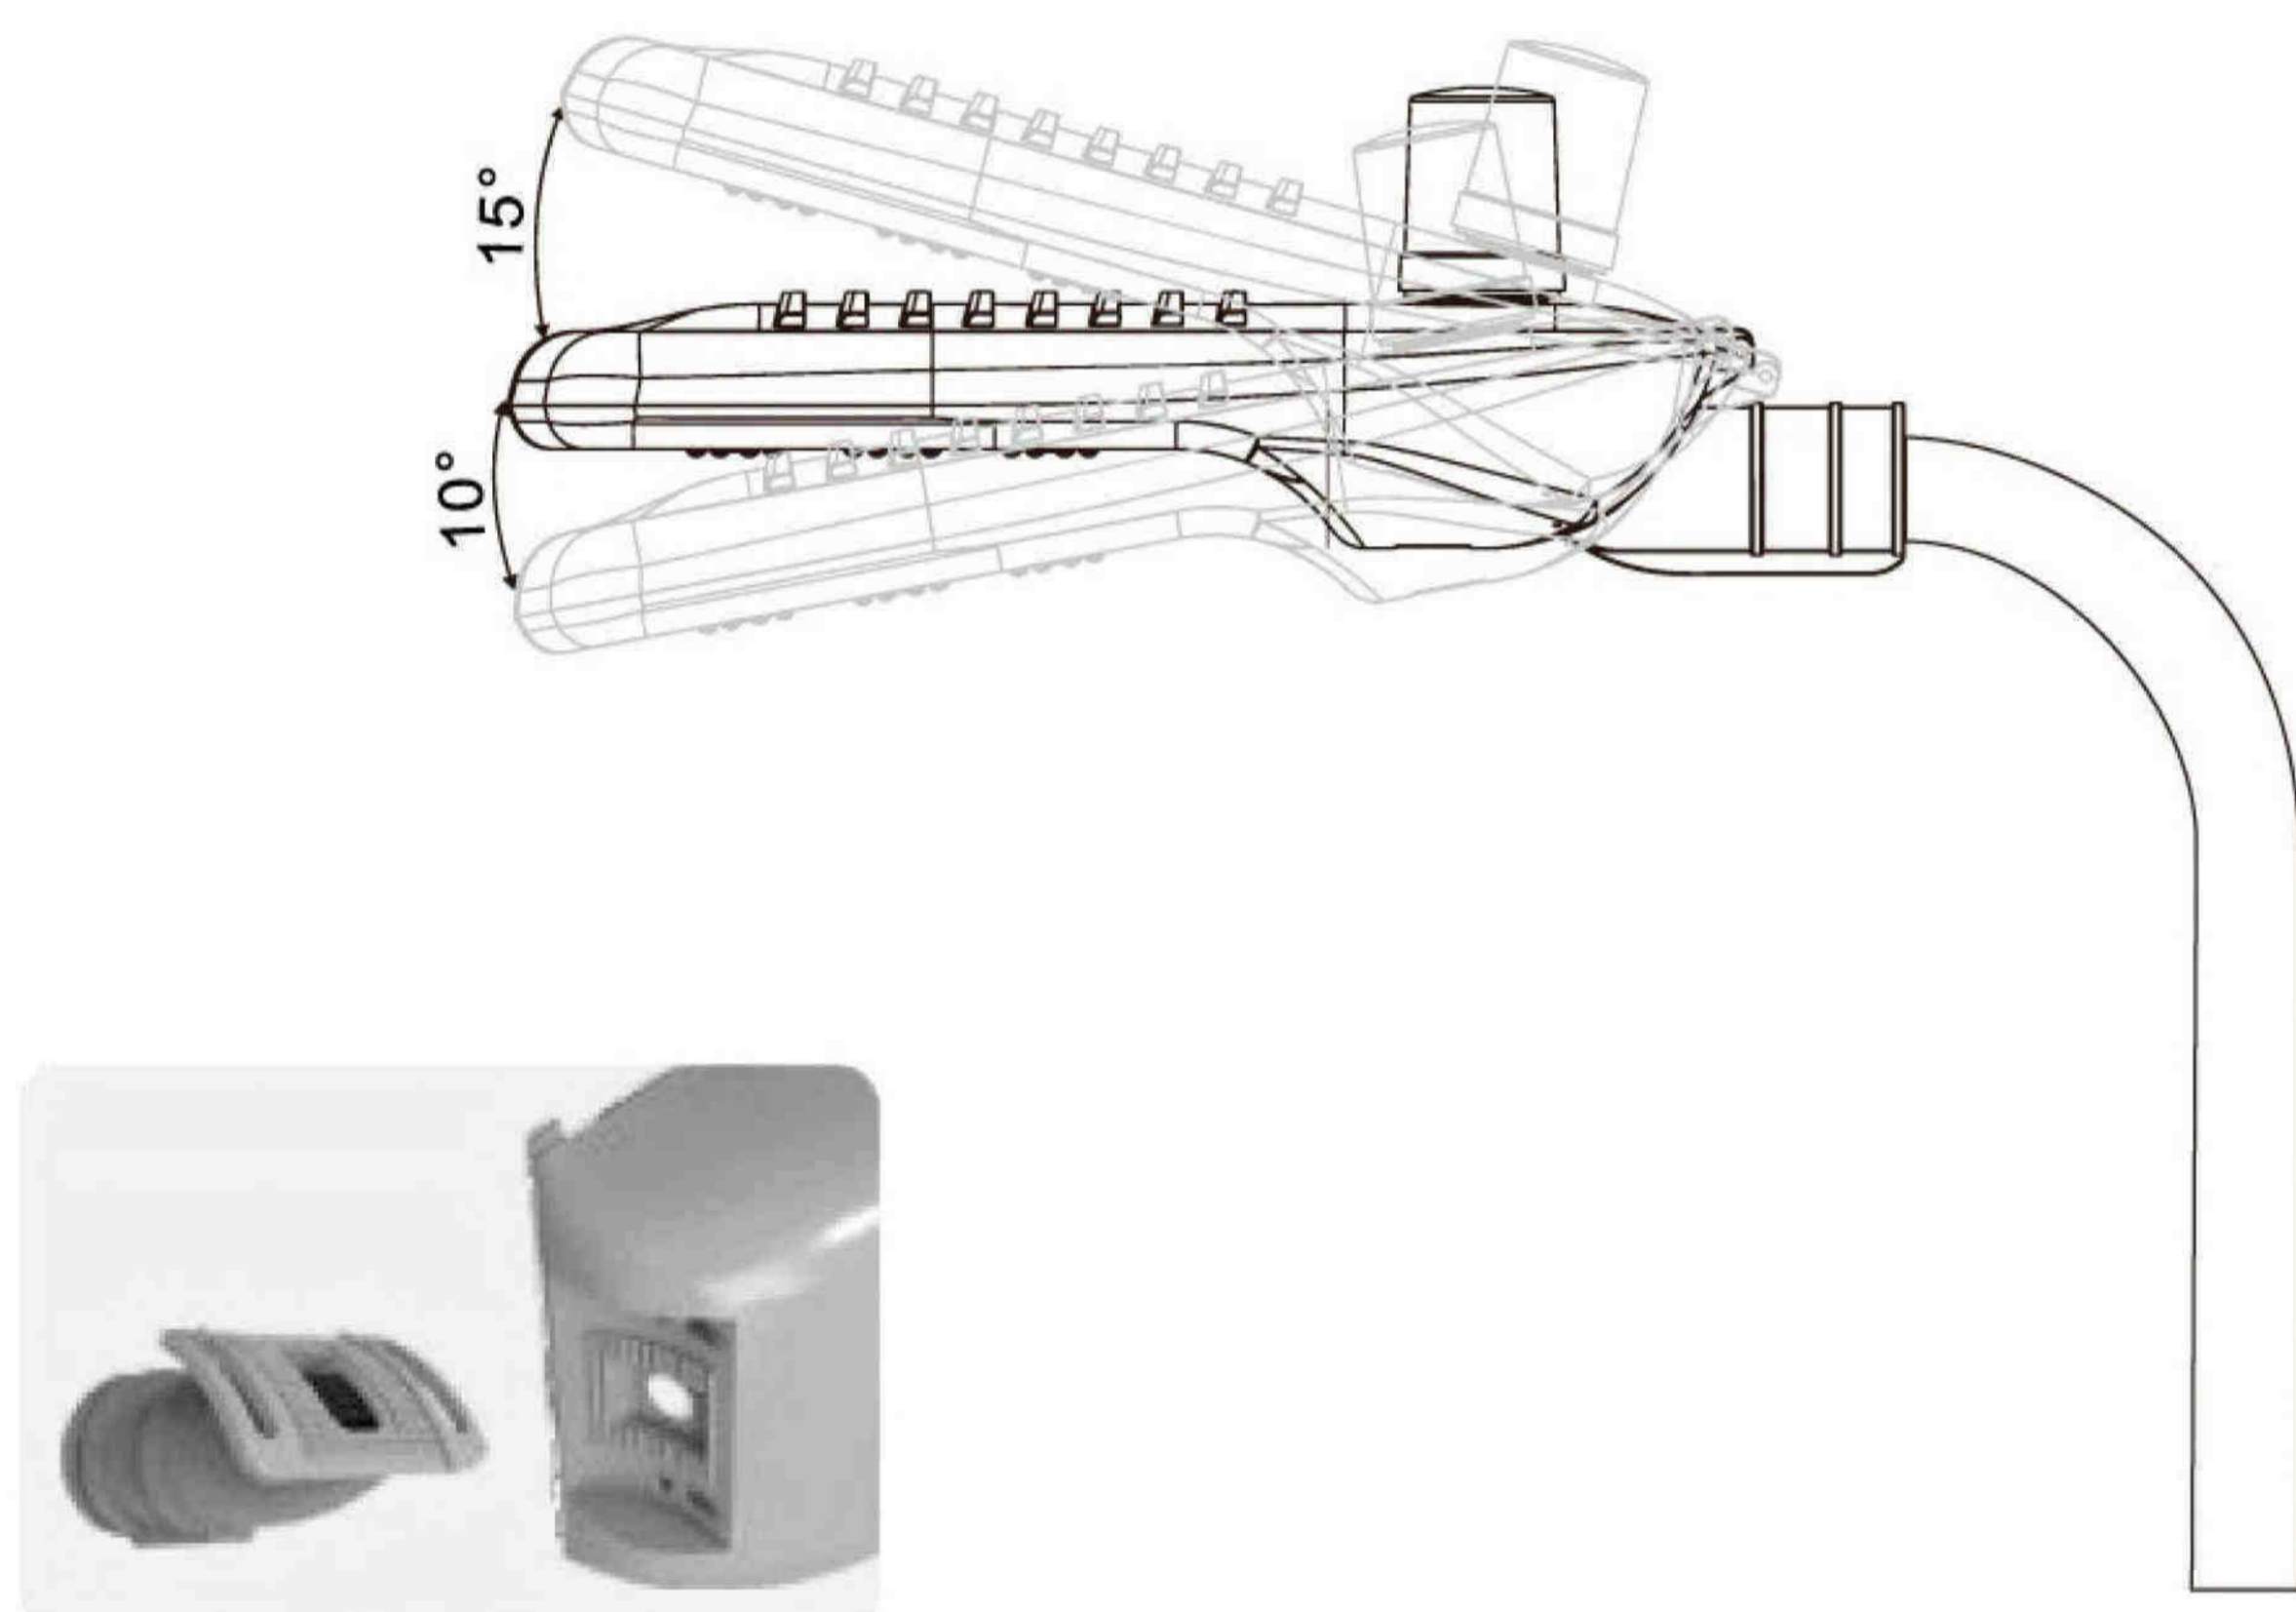

: www.ledinfinite.com

: infinite@ledinfinite.com

Dimension(mm)

60W

90W

120W

150W

Installation

Horizontal installation

Vertical installation

Maintenance

Part A: Power supply maintenance

- Cut off the power and open the backside cover;
- Remove the connectors of the power supply, and remove the screws;
- Take out the replacement parts;
- Retighten the replacement power supply, and connect the connector;
- Close the backside cover and fasten the lock;
- Maintenance completed.