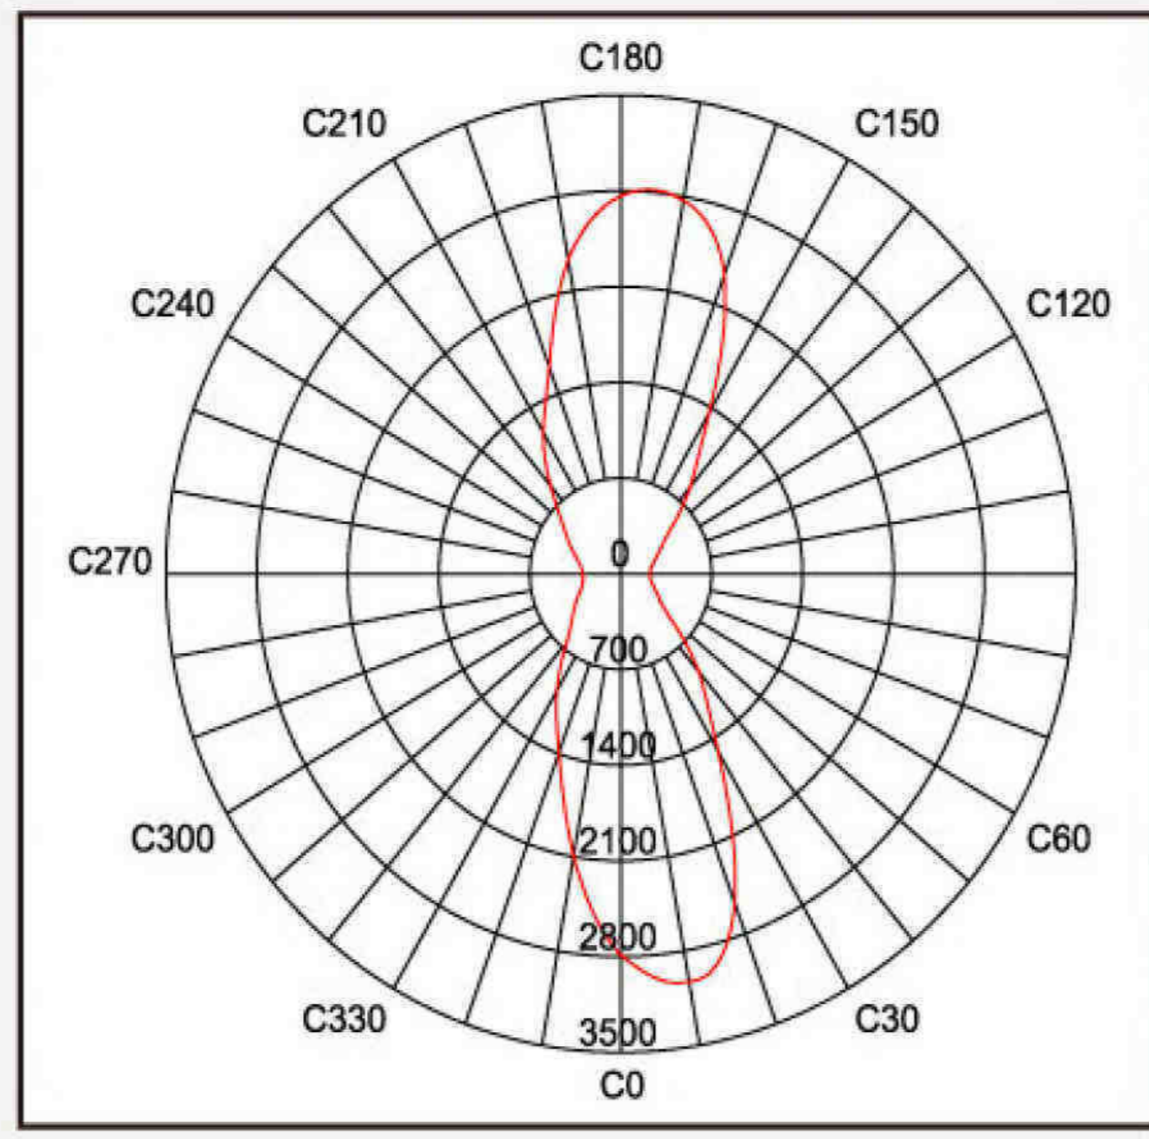

Photometric Specifications

LEDs	5050 LED			
CRI	>70			
Luminous Efficiency	170-180lm/w			
LEDs Qty	56pcs	70psc	84psc	112psc
Luminous Flux(±5%)	10200lm	15300lm	20400lm	25500lm
CCT	2200K/3000K/4000K/5000K/5500K			
Beam angle	140x60°/150x70°/150x80°			

Mechanical Specifications

Inclination Angle	Horizontal-10 ~ 15°		Vertical-10 ~ 15°	
IP/IK Rate	IP66/IK10			
Lifespan	>50,000 Hours			
Lamp Pole	Ø50-60mm			
Install Height	6-8 M	9-12 M	9-12 M	9-12 M
Housing Material	Aluminum6063-T5			
Lens Material	PC			
N.W.(KG)	5.8	6.2	6.4	8
Light size (mm)	710x340x235	710x340x235	710x340x235	850x350x235
Light size (inch)	27.9x13.4x9.3	27.9x13.4x9.3	27.9x13.4x9.3	33.5x13.8x7.3
Working Temperature	-40°C~50°C, 20%~90% H.R			
Storage Temperature	-40°C~85°C, 10%~90% H.R			
Certificates/Test	TIS.1955-2551 ROHS IP66 IK10 LM79 LM80			

Distribution Curve

TYPE I (70MM)

AVERAGE BEAM ANGLE (50%):104.5 DEG
UNIT:cd — C0/180,142.9° — C90/270,66.0°

TYPE II (70MM)

AVERAGE BEAM ANGLE (50%):197.5 DEG
UNIT:cd — C0/180,149.9° — C90/270,62.9°

TYPE III (70MM)