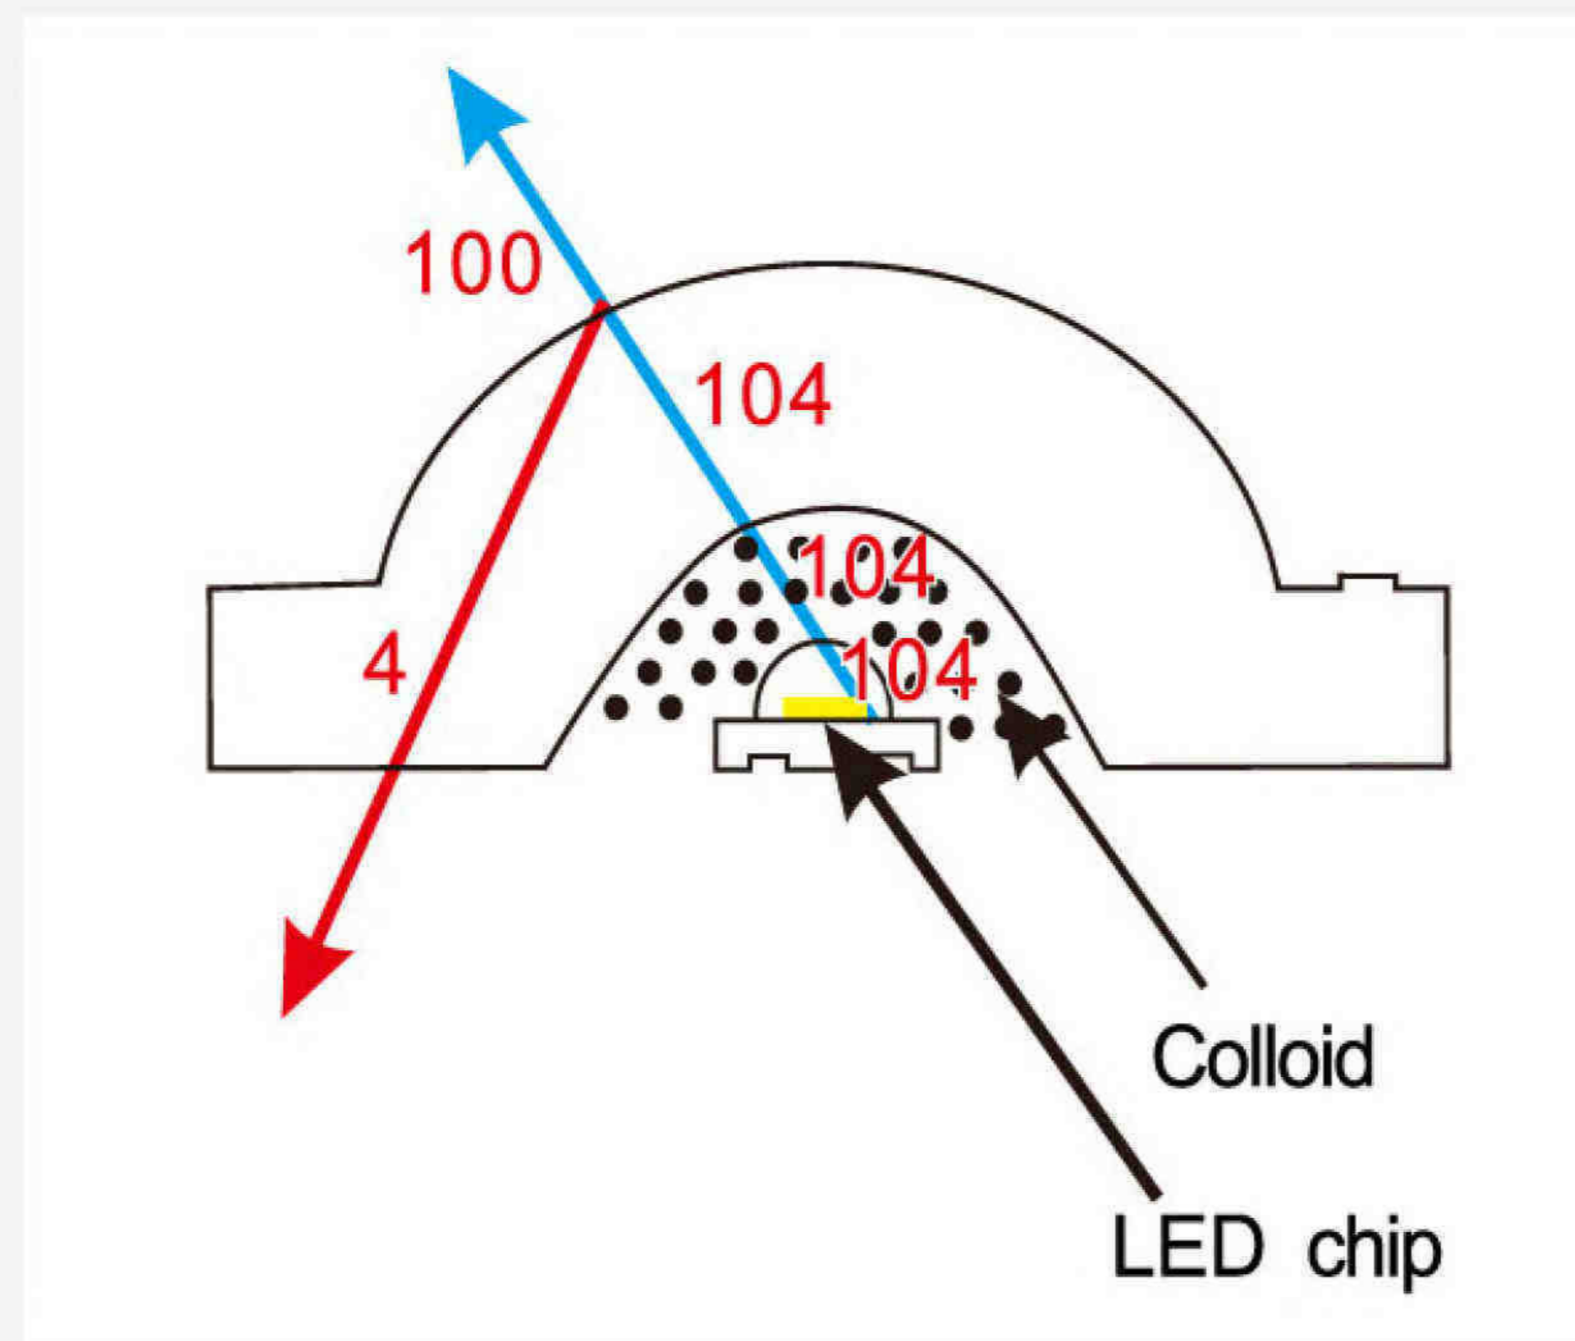

: 062-445-5195 , 02-028-8556

: www.ledinfinite.com

: infinite@ledinfinite.com

High efficiency

Normal Distribution Lens

Zero-Air Tech Lens

Adoption of Lepower developed "Adaptable Colloid Tech" to achieve "Zero air" space between LED and Lens, make up the loss of light reflected. Light transmittance >98%