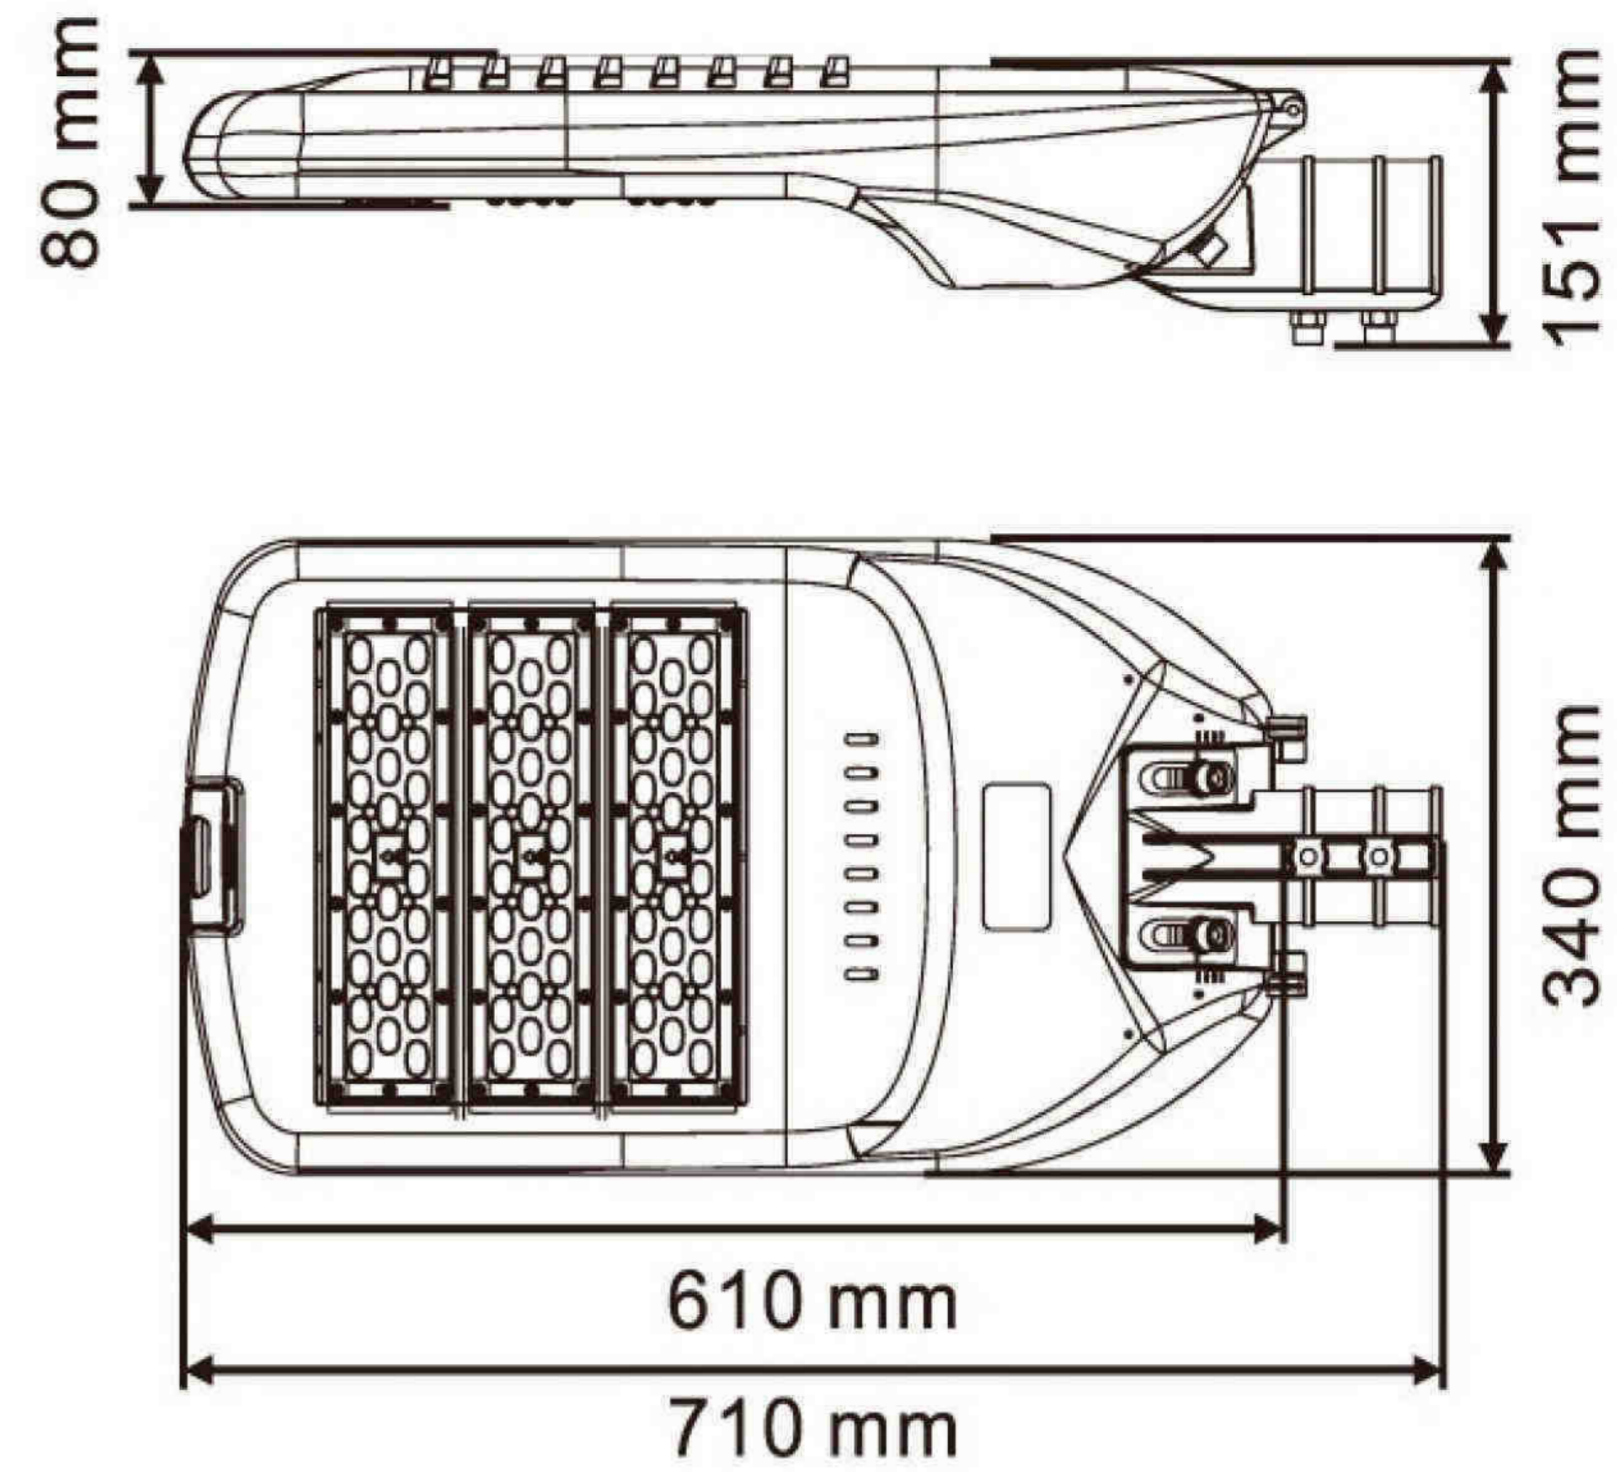

Mechanical Specifications

Inclination Angle	Horizontal-10 ~ 15°		Vertical-10 ~ 15°	
IP/IK Rate	IP66/IK10			
Lifespan	>50,000 Hours			
Lamp Pole	Ø50-60mm			
Install Height	6-8 M	9-12 M	9-12 M	9-12 M
Housing Material	Aluminum6063-T5			
Lens Material	PC			
N.W.(KG)	5.8	6.2	6.4	8
Light size (mm)	710x340x235	710x340x235	710x340x235	850x350x235
Light size (inch)	27.9x13.4x9.3	27.9x13.4x9.3	27.9x13.4x9.3	33.5x13.8x7.3
Working Temperature	-40°C~50°C, 20%~90% H.R			
Storage Temperature	-40°C~85°C, 10%~90% H.R			
Certificates/Test	TIS.1955-2551 ROHS IP66 IK10 LM79 LM80			

: www.ledinfinite.com

: infinite@ledinfinite.com

Dimension(mm)

60W

90W

120W

150W

Installation