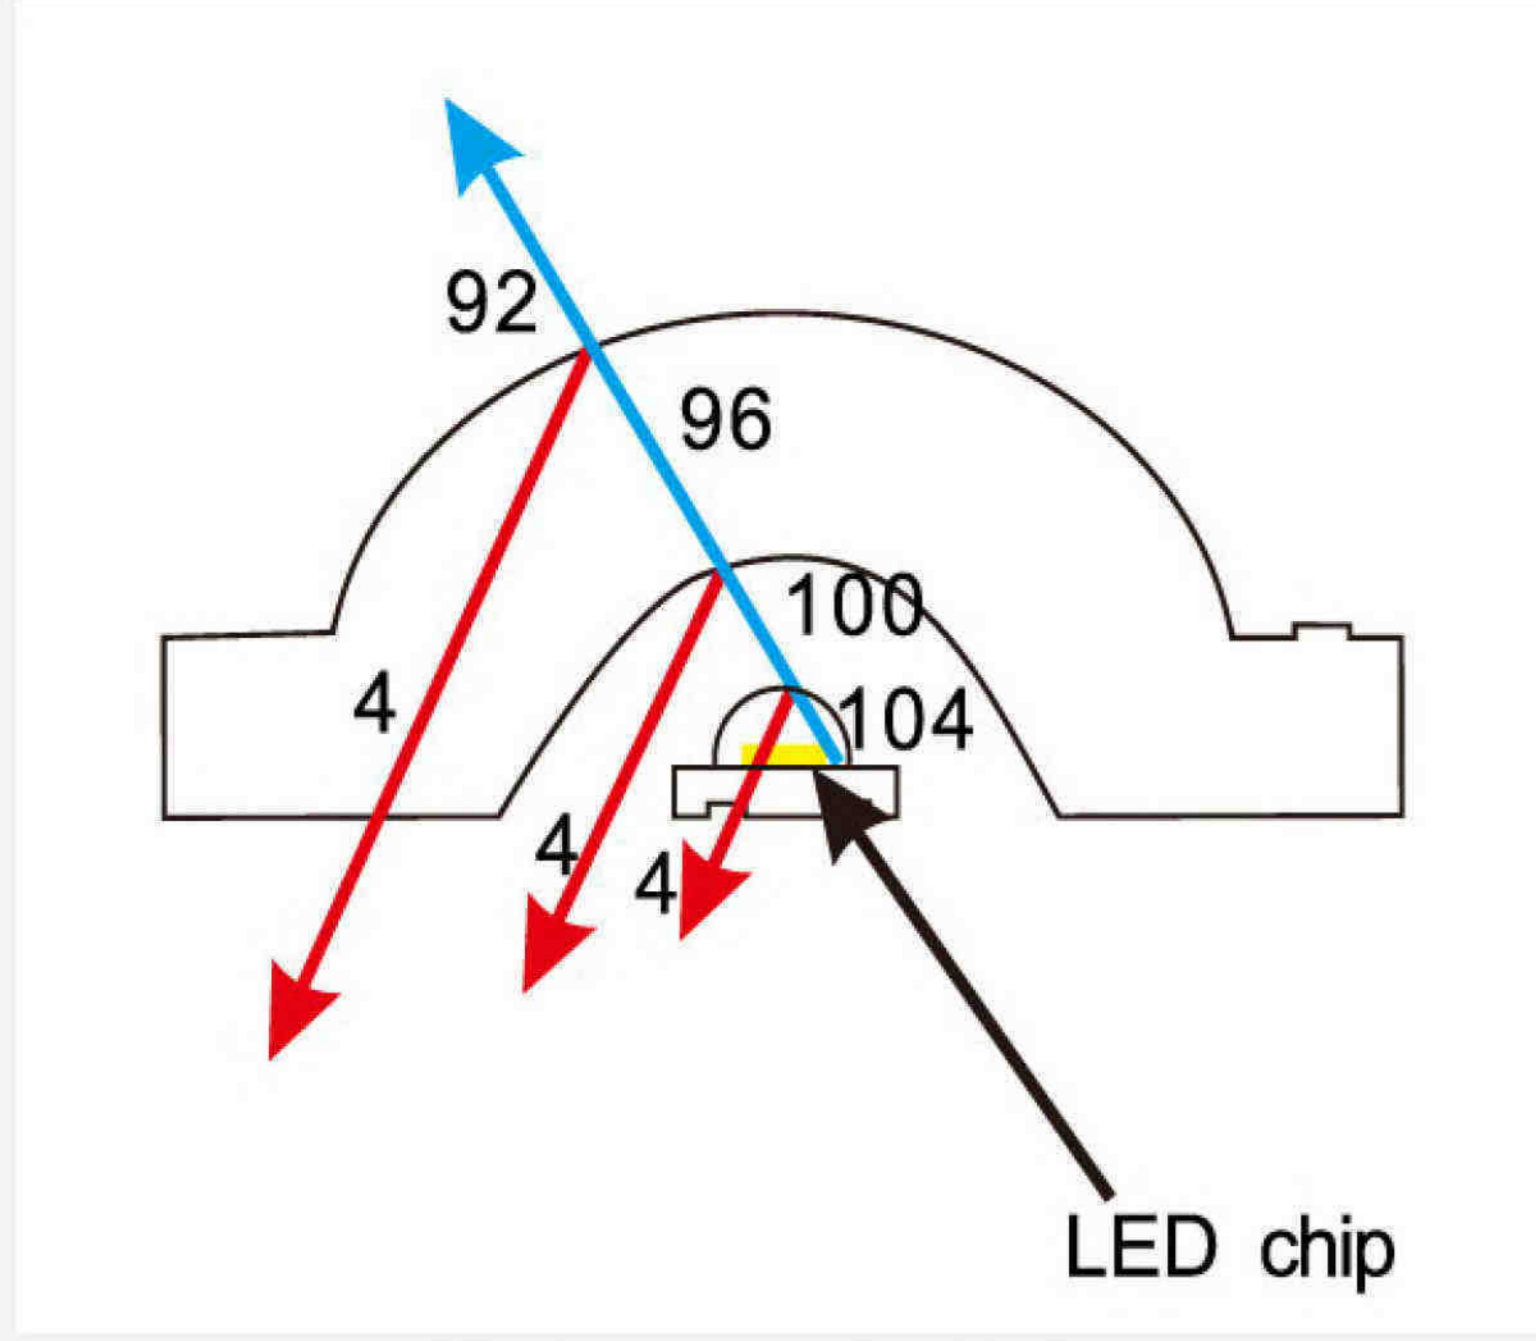

: 062-445-5195 , 02-028-8556

: www.ledinfinite.com

: infinite@ledinfinite.com

High efficiency

Normal Distribution Lens

Zero-Air Tech Lens

Adoption of Lepower developed "Adaptable Colloid Tech" to achieve "Zero air" space between LED and Lens, make up the loss of light reflected. Light transmittance >98%