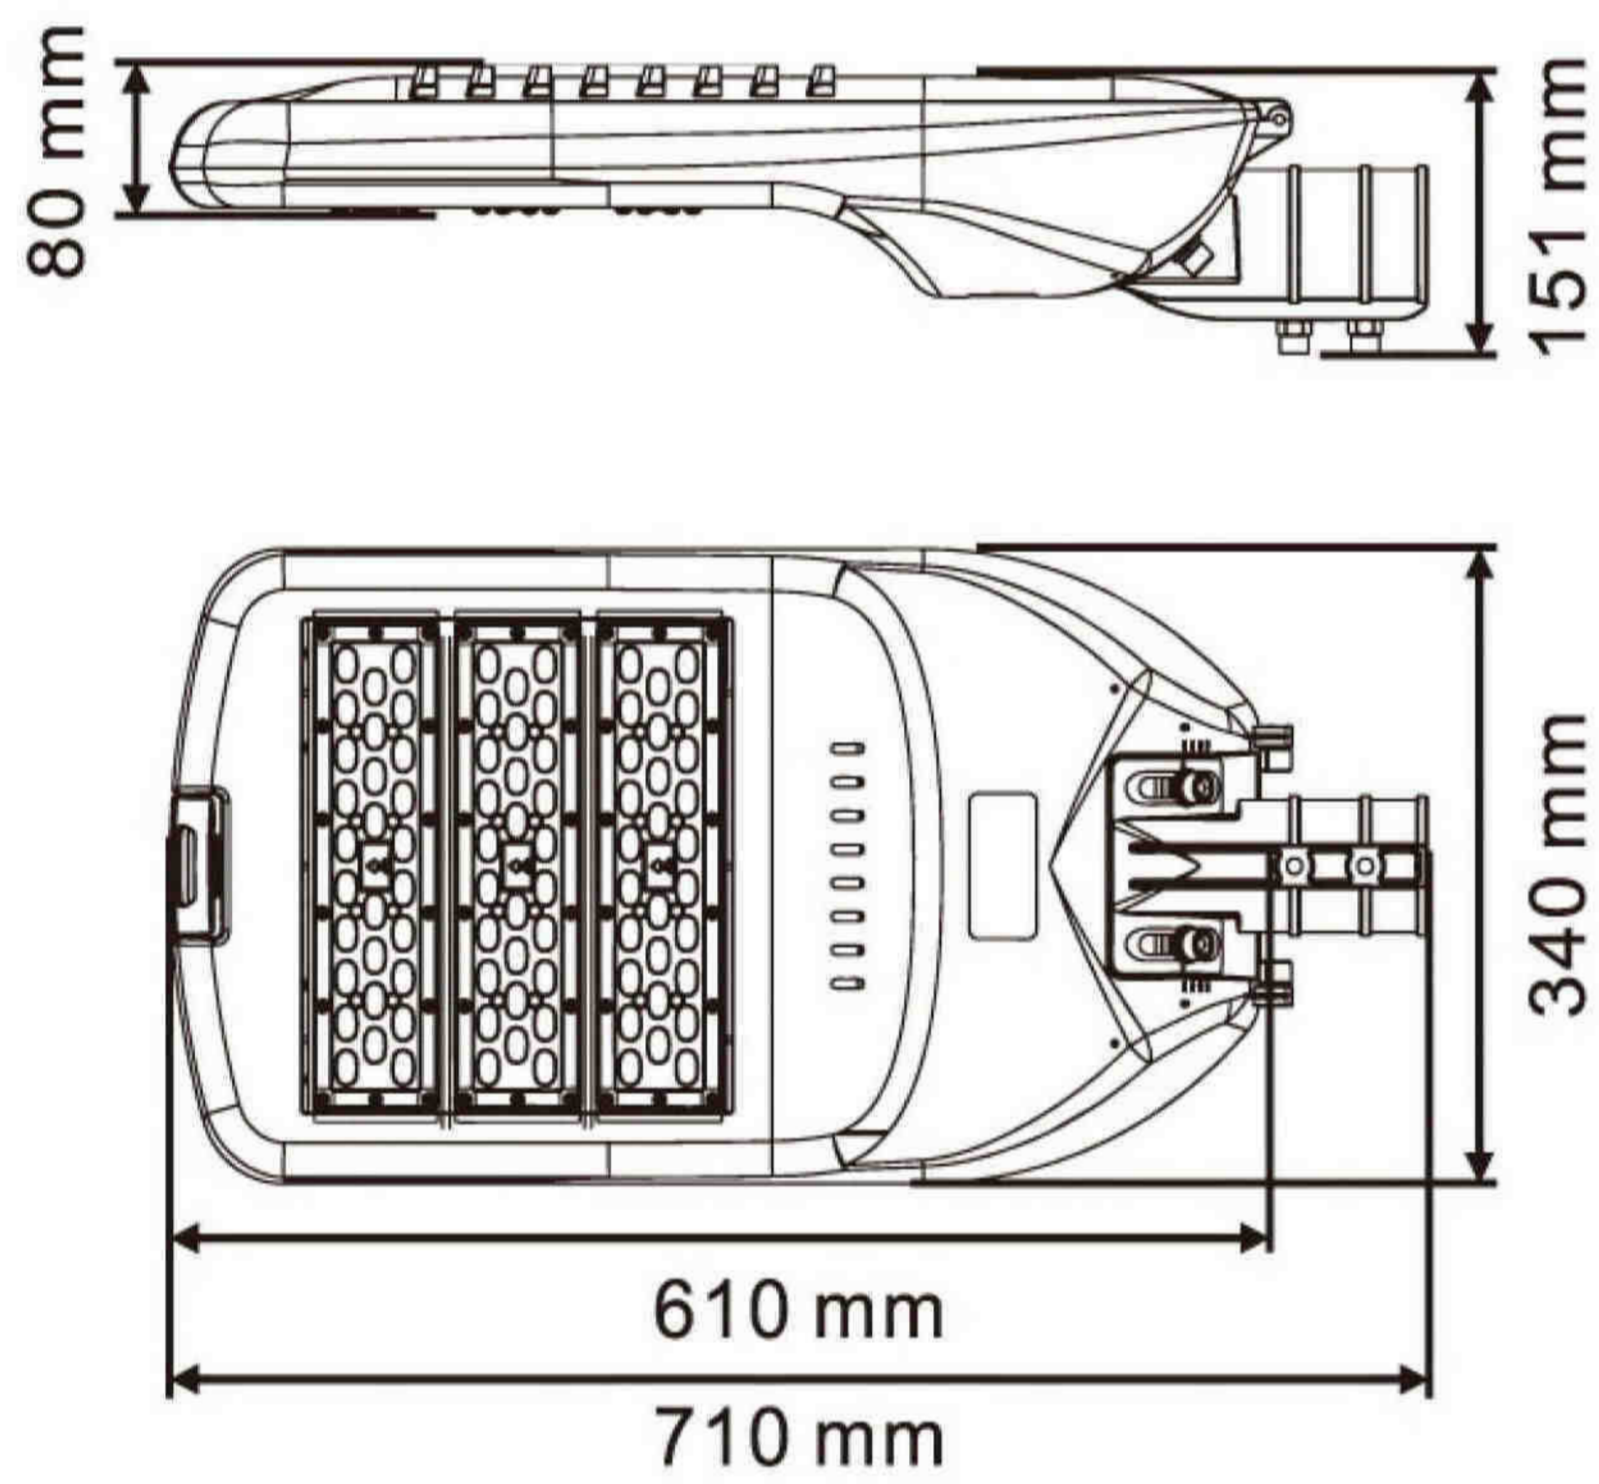

Mechanical Specifications

Inclination Angle	Horizontal-10 ~ 15°		Vertical-10 ~ 15°	
IP/IK Rate	IP66/IK10			
Lifespan	>50,000 Hours			
Lamp Pole	Ø50-60mm			
Install Height	6-8 M	9-12 M	9-12 M	9-12 M
Housing Material	Aluminum6063-T5			
Lens Material	PC			
N.W.(KG)	5.8	6.2	6.4	8
Light size (mm)	710x340x235	710x340x235	710x340x235	850x350x235
Light size (inch)	27.9x13.4x9.3	27.9x13.4x9.3	27.9x13.4x9.3	33.5x13.8x7.3
Working Temperature	-40°C~50°C, 20%~90% H.R			
Storage Temperature	-40°C~85°C, 10%~90% H.R			
Certificates/Test	TIS.1955-2551 ROHS IP66 IK10 LM79 LM80			

: www.ledinfinite.com

: infinite@ledinfinite.com

Dimension(mm)

60W

90W

120W

150W

Installation