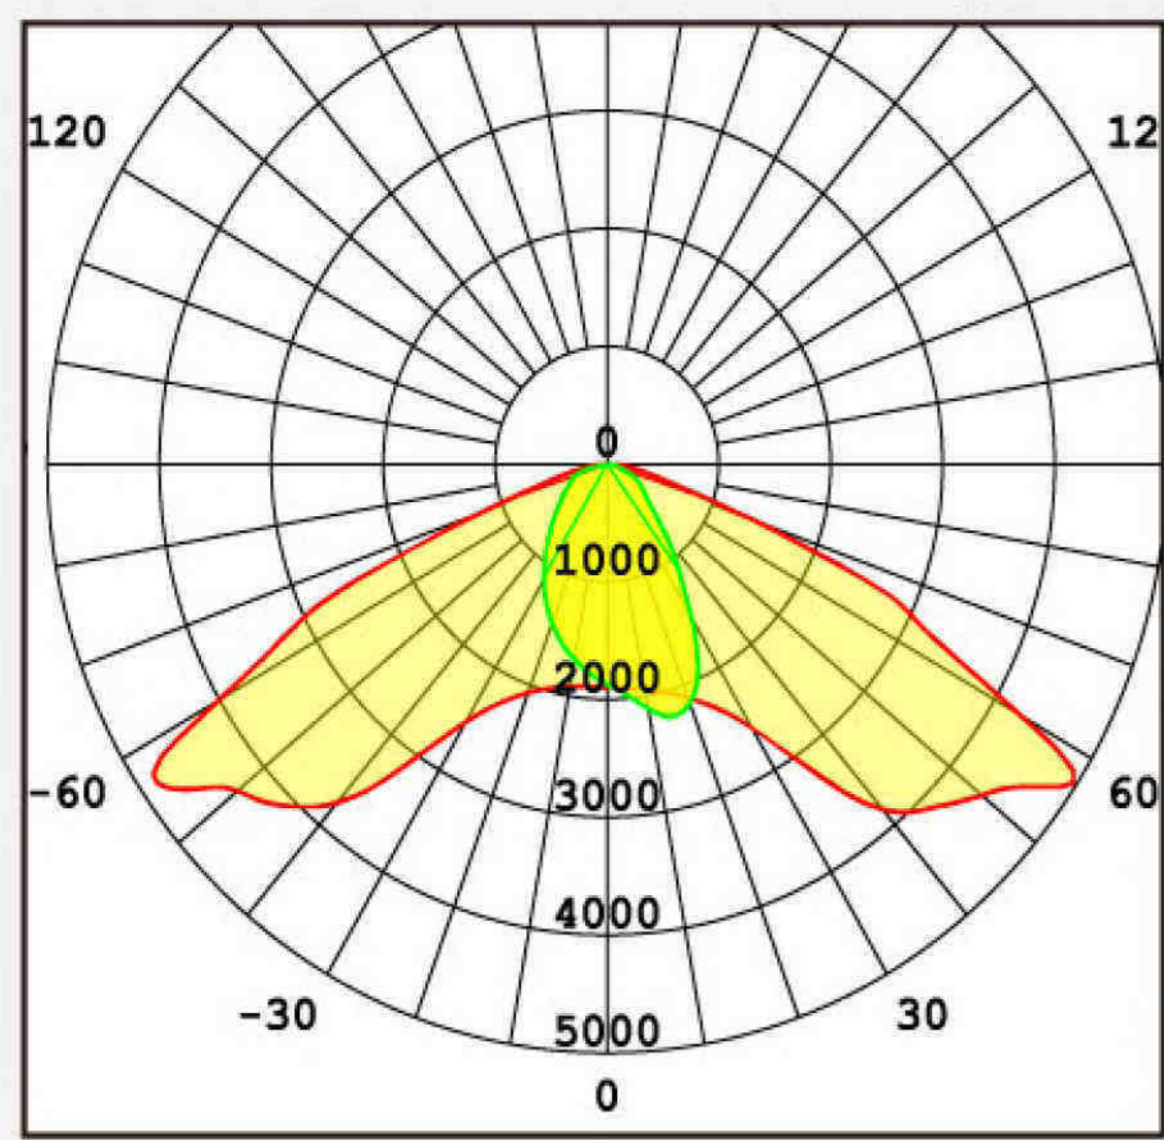

Mechanical Specifications

Inclination Angle	Horizontal-10 ~ 15°		Vertical-10 ~ 15°	
IP/IK Rate	IP66/IK10			
Lifespan	>50,000 Hours			
Lamp Pole	Ø50-60mm			
Install Height	6-8 M	9-12 M	9-12 M	9-12 M
Housing Material	Aluminum6063-T5			
Lens Material	PC			
N.W.(KG)	5.8	6.2	6.4	8
Light size (mm)	710x340x235	710x340x235	710x340x235	850x350x235
Light size (inch)	27.9x13.4x9.3	27.9x13.4x9.3	27.9x13.4x9.3	33.5x13.8x7.3
Working Temperature	-40°C~50°C, 20%~90% H.R			
Storage Temperature	-40°C~85°C, 10%~90% H.R			
Certificates/Test	TIS.1955-2551 ROHS IP66 IK10 LM79 LM80			

Distribution Curve

TYPE I (70MM)

AVERAGE BEAM ANGLE (50%):104.5 DEG
UNIT:cd — C0/180,142.9° — C90/270,66.0°

TYPE II (70MM)

AVERAGE BEAM ANGLE (50%):197.5 DEG
UNIT:cd — C0/180,149.9° — C90/270,62.9°

TYPE III (70MM)