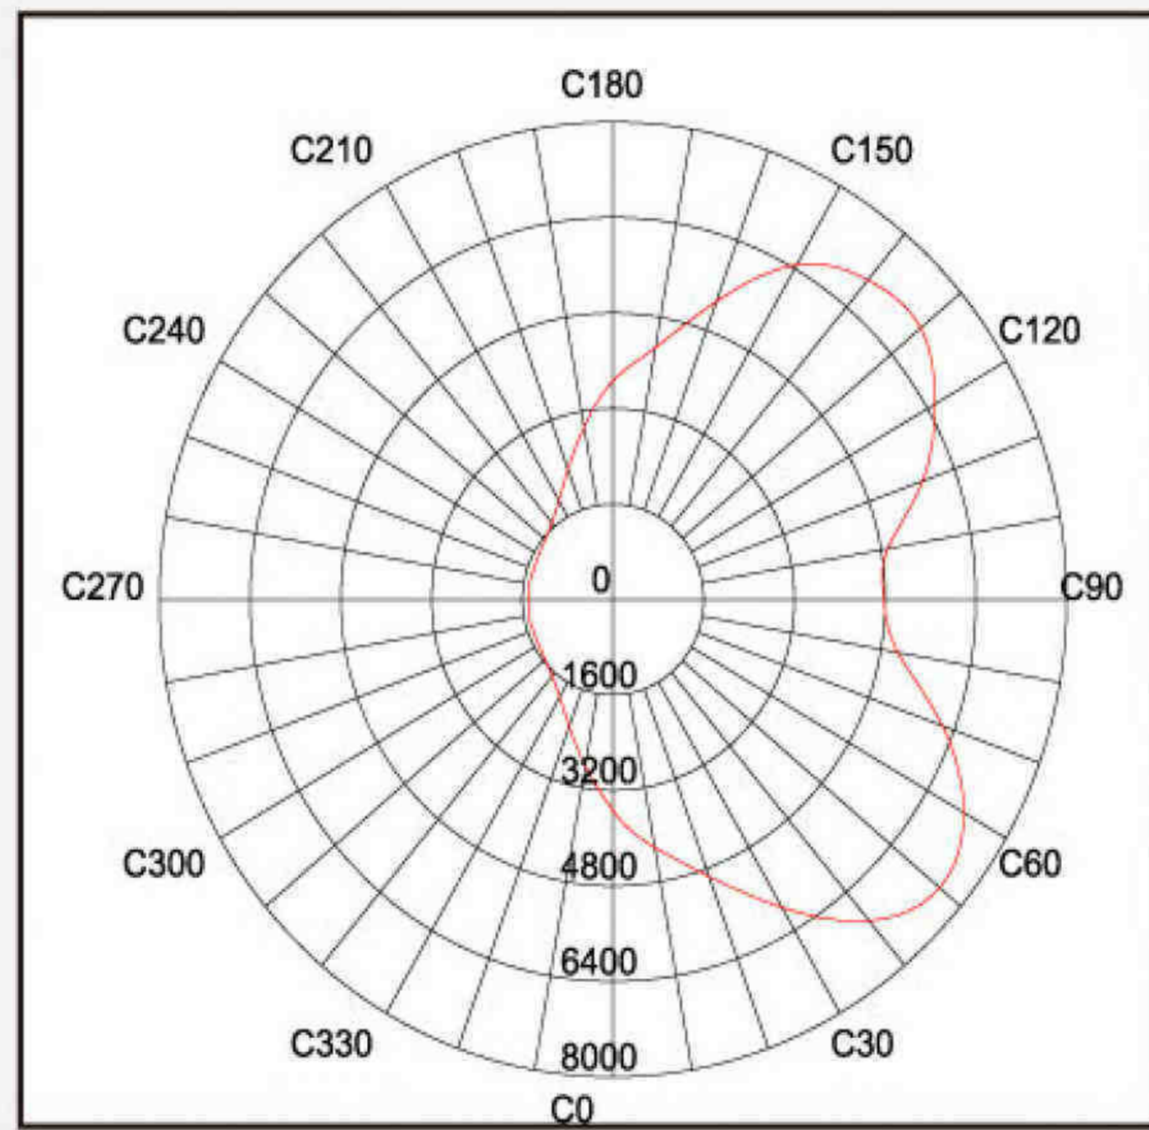

Photometric Specifications

LEDs	5050 LED			
CRI	>70			
Luminous Efficiency	170-180lm/w			
LEDs Qty	56pcs	70psc	84psc	112psc
Luminous Flux(±5%)	10200lm	15300lm	20400lm	25500lm
CCT	2200K/3000K/4000K/5000K/5500K			
Beam angle	140x60°/150x70°/150x80°			

Mechanical Specifications

Inclination Angle	Horizontal-10 ~ 15°		Vertical-10 ~ 15°	
IP/IK Rate	IP66/IK10			
Lifespan	>50,000 Hours			
Lamp Pole	Ø50-60mm			
Install Height	6-8 M	9-12 M	9-12 M	9-12 M
Housing Material	Aluminum6063-T5			
Lens Material	PC			
N.W.(KG)	5.8	6.2	6.4	8
Light size (mm)	710x340x235	710x340x235	710x340x235	850x350x235
Light size (inch)	27.9x13.4x9.3	27.9x13.4x9.3	27.9x13.4x9.3	33.5x13.8x7.3
Working Temperature	-40°C~50°C, 20%~90% H.R			
Storage Temperature	-40°C~85°C, 10%~90% H.R			
Certificates/Test	TIS.1955-2551 ROHS IP66 IK10 LM79 LM80			

Distribution Curve

TYPE I (70MM)

AVERAGE BEAM ANGLE (50%):104.5 DEG
UNIT:cd — C0/180,142.9° — C90/270,66.0°

TYPE II (70MM)

AVERAGE BEAM ANGLE (50%):197.5 DEG
UNIT:cd — C0/180,149.9° — C90/270,62.9°

TYPE III (70MM)

AVERAGE BEAM ANGLE (50%):93.8 DEG
UNIT:cd — C0/180,156.0° — C30/210,89.9°

Dialux

บริษัท คอมพิวเตอร์ จำกัด
5/183 ถนนเทศบาลสงเคราะห์ แขวงลาดยาว
เขตจตุจักร กรุงเทพมหานคร 10900
TAX ID: 0105549117486

: 062-445-5195 , 02-028-8556