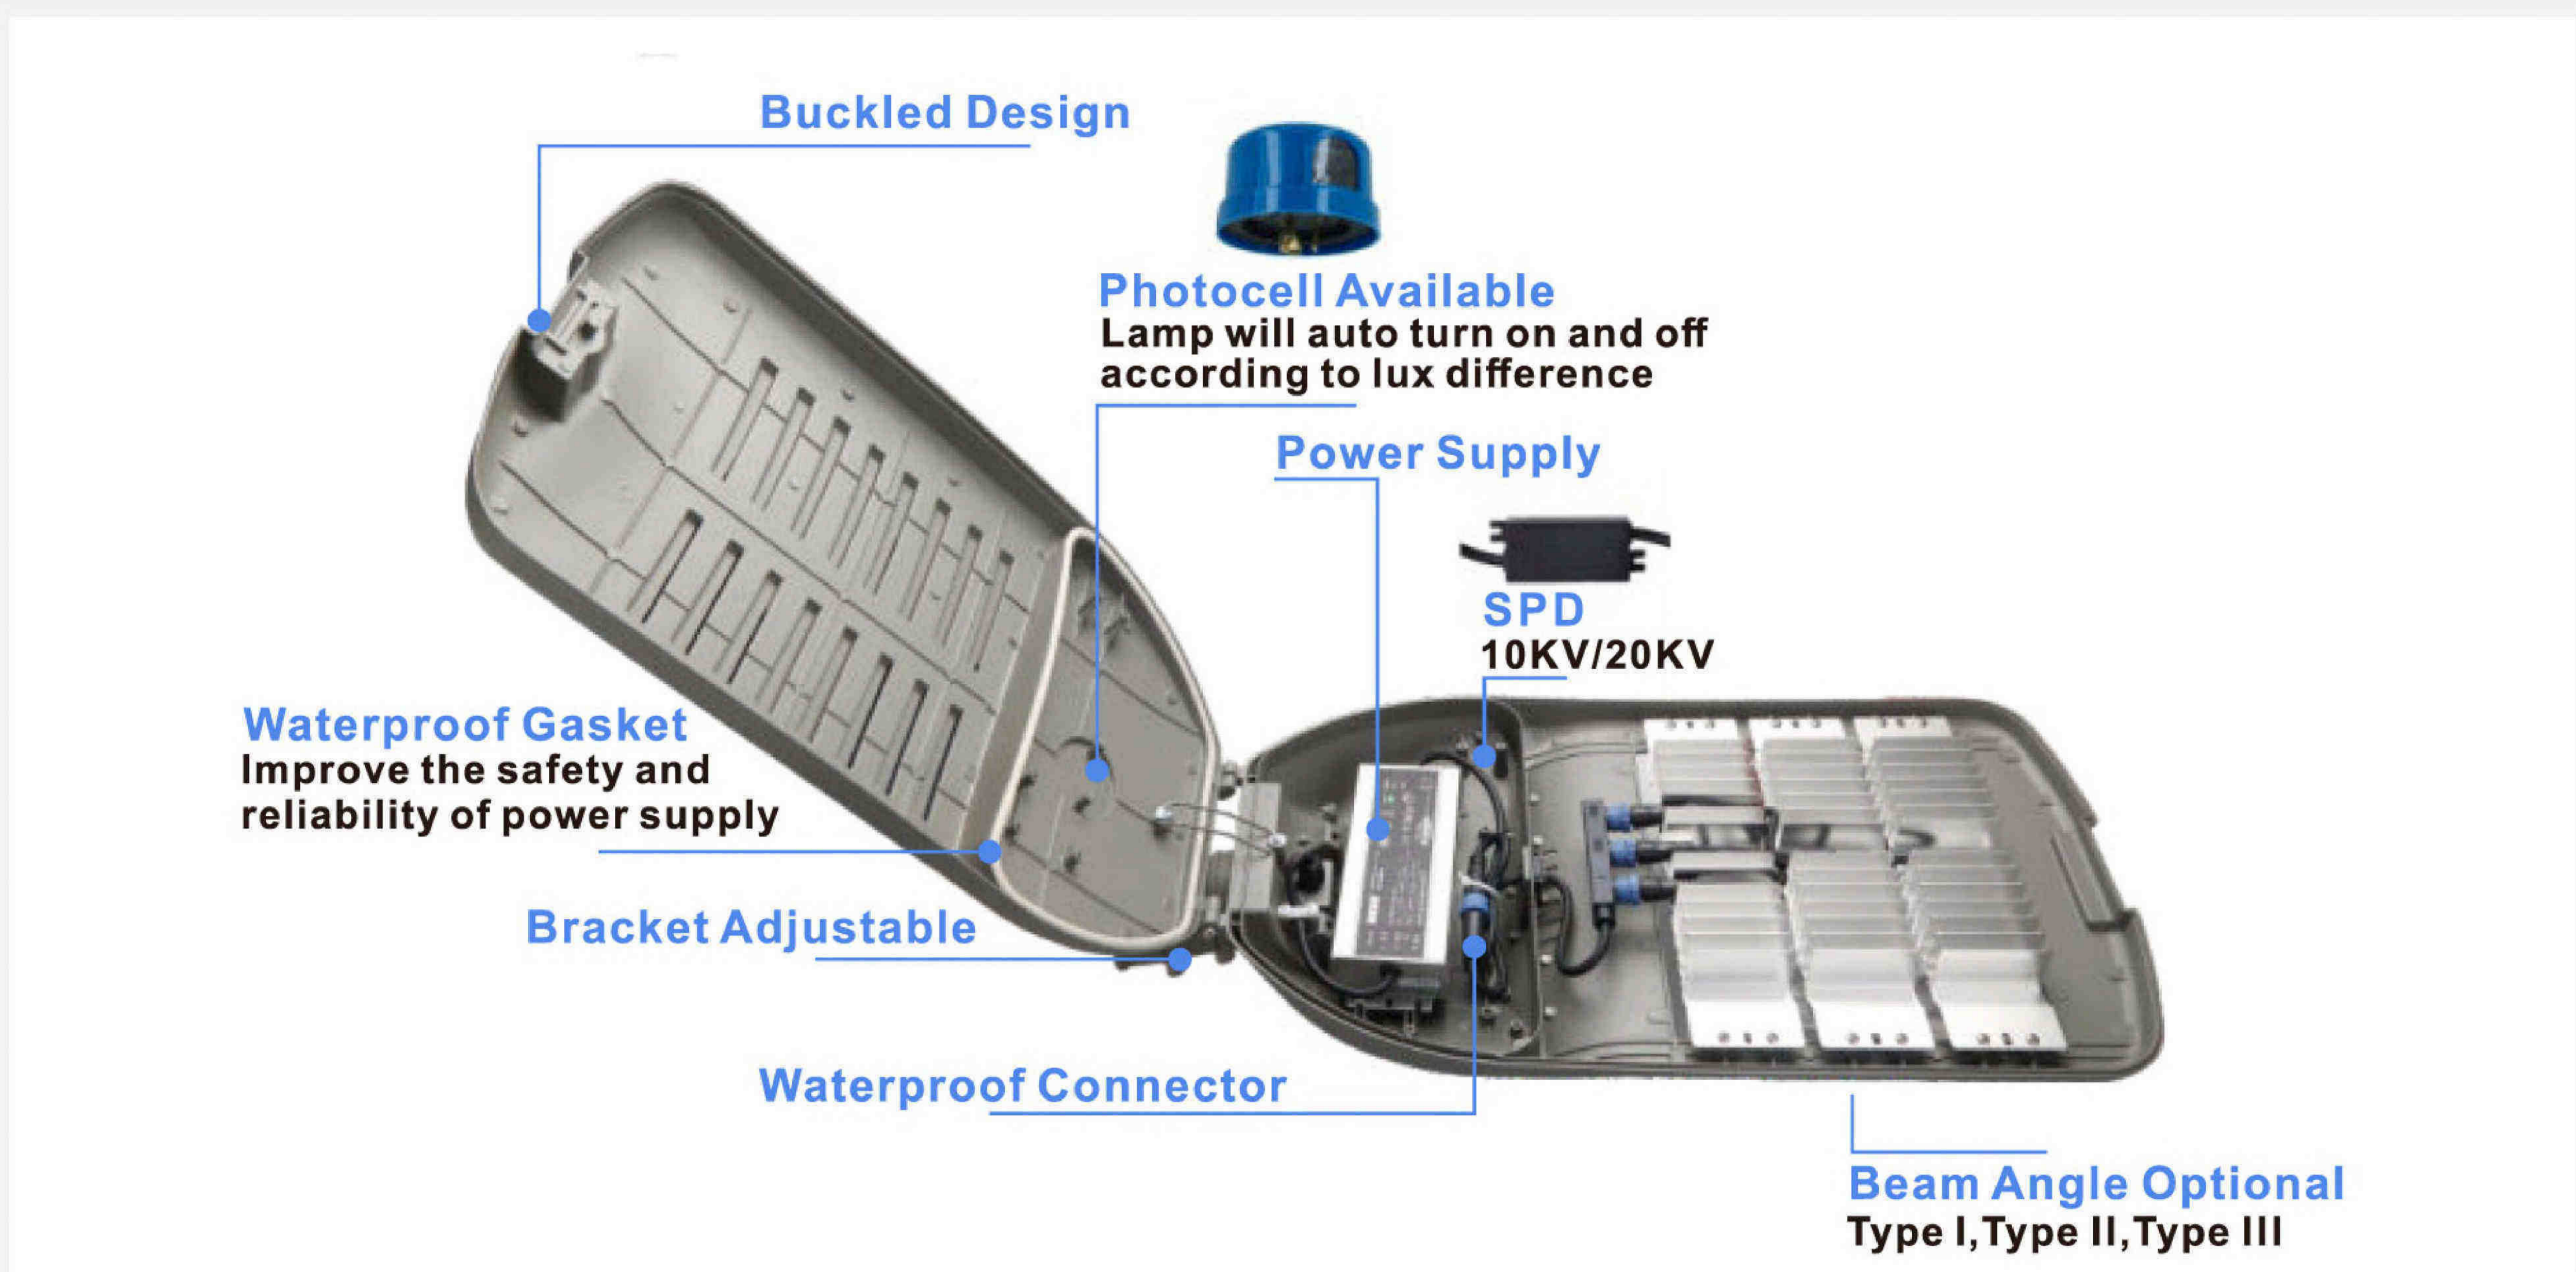

Internal Design Features