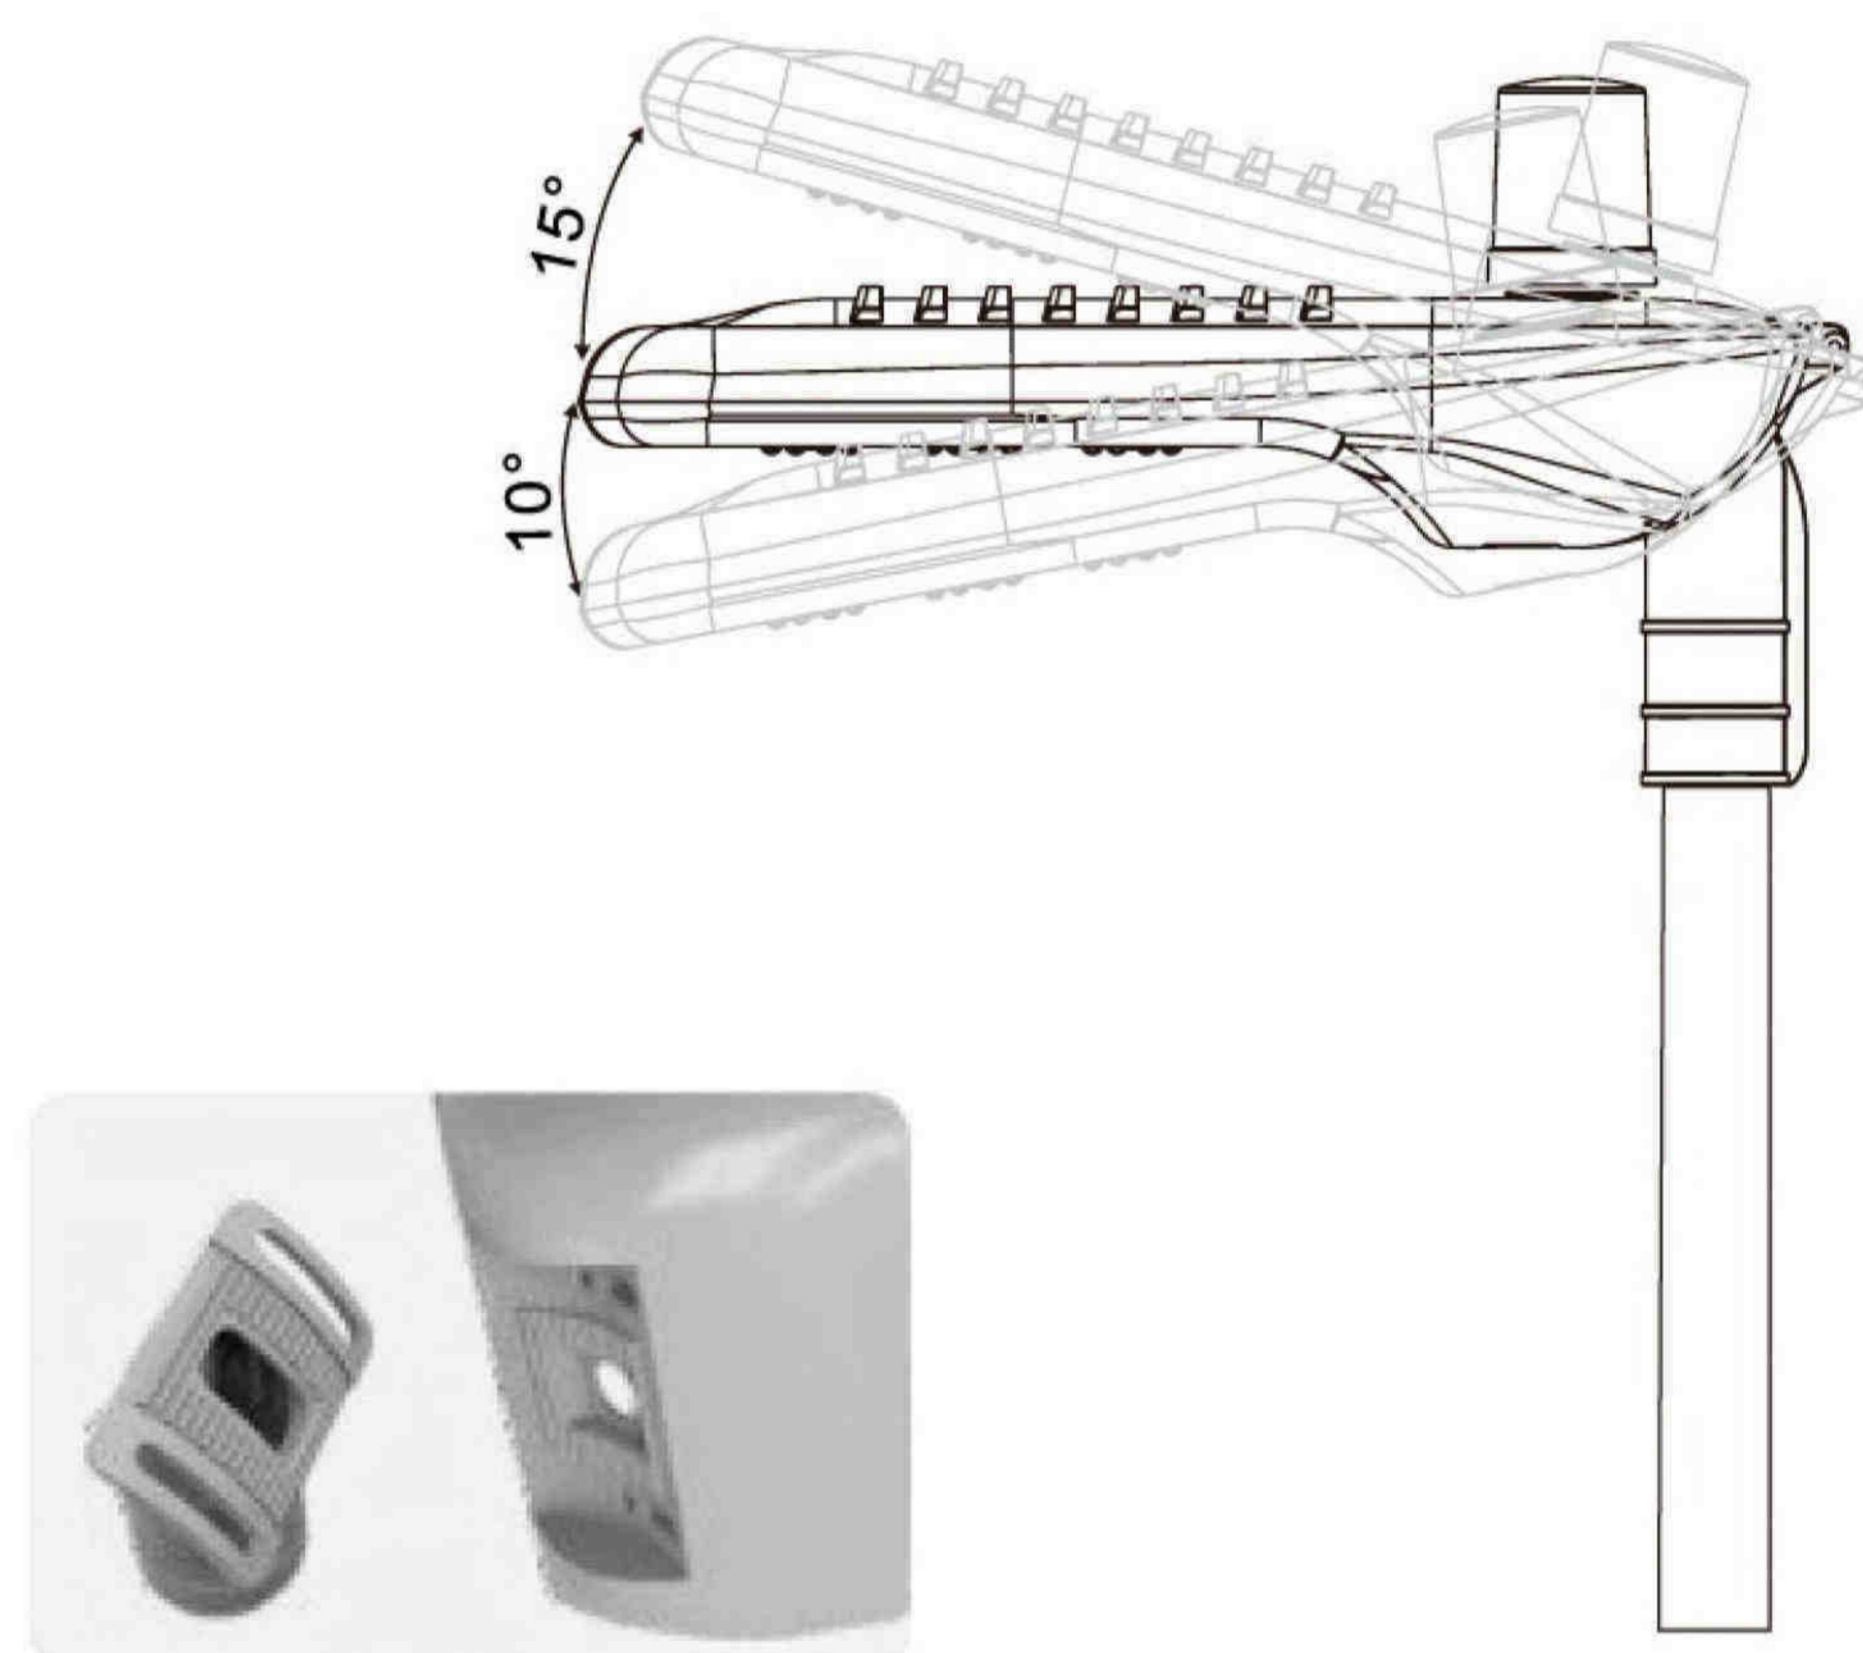

: www.ledinfinite.com

: infinite@ledinfinite.com

Dimension(mm)

60W

90W

120W

150W

Installation

Horizontal installation

Vertical installation

Maintenance

Part A: Power supply maintenance

- Cut off the power and open the backside cover;
- Remove the connectors of the power supply, and remove the screws;
- Take out the replacement parts;
- Retighten the replacement power supply, and connect the connector;
- Close the backside cover and fasten the lock;
- Maintenance completed.

Part B: Module maintenance

- Cut off the power and open the backside cover;
- Remove the connector plug of the replacement part ;
- Take out the module to replacement;
- Retighten the replacement parts, and connect the connector;
- Cover the backside cover, and lock the screws;
- Completion of maintenance.
- These module are non-user replaceable. The light source contained in this luminaire shall only be replaced by the manufacturer or his service agent or a similar qualified person.