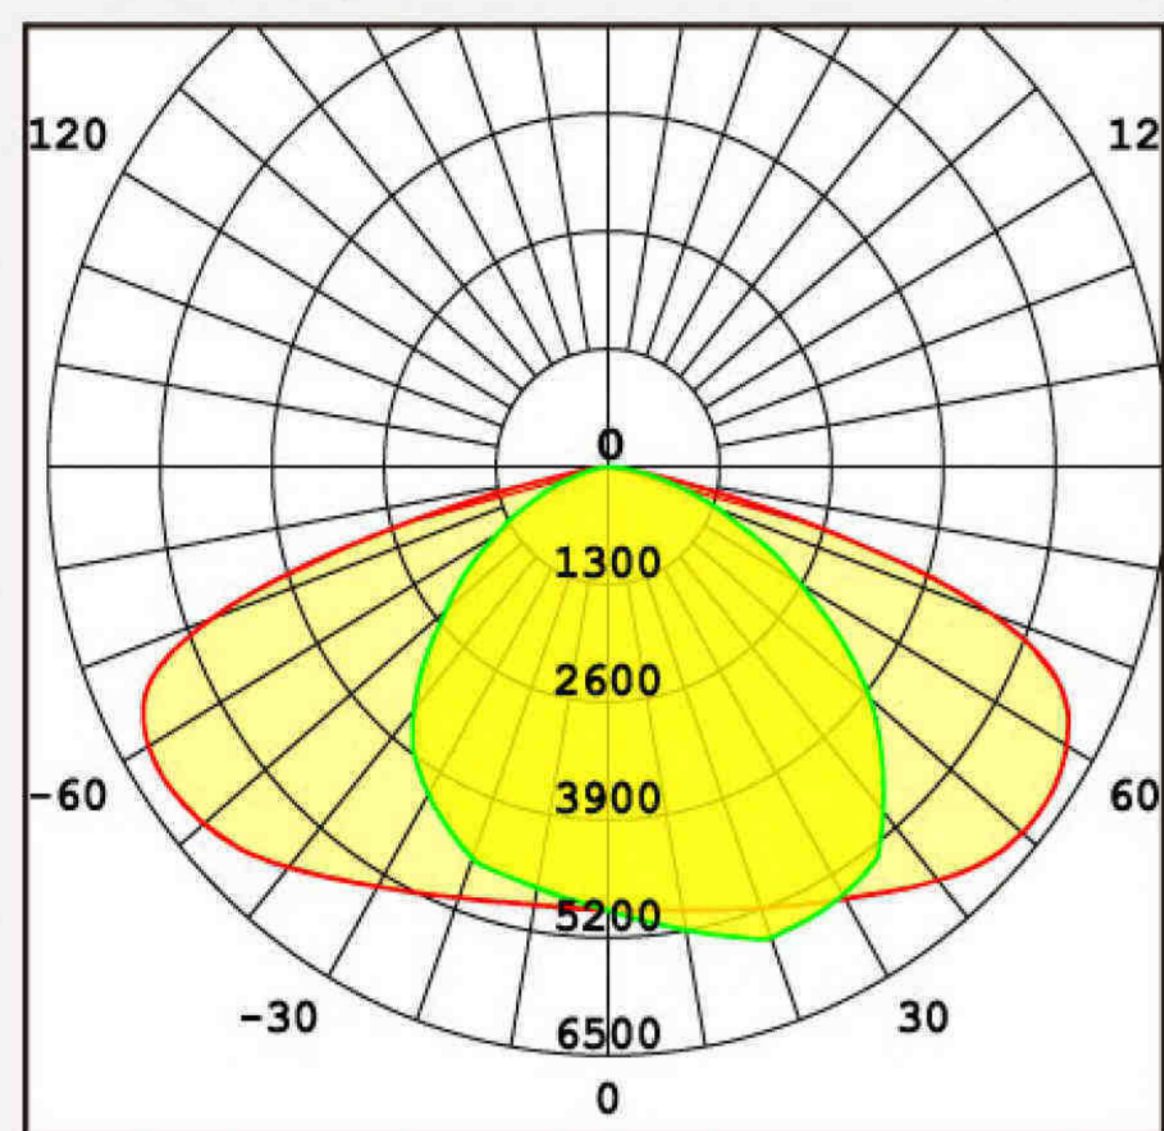

Photometric Specifications

LEDs	5050 LED			
CRI	>70			
Luminous Efficiency	170-180lm/w			
LEDs Qty	56pcs	70psc	84psc	112psc
Luminous Flux(±5%)	10200lm	15300lm	20400lm	25500lm
CCT	2200K/3000K/4000K/5000K/5500K			
Beam angle	140x60°/150x70°/150x80°			

Mechanical Specifications

Inclination Angle	Horizontal-10 ~ 15°		Vertical-10 ~ 15°	
IP/IK Rate	IP66/IK10			
Lifespan	>50,000 Hours			
Lamp Pole	Ø50-60mm			
Install Height	6-8 M	9-12 M	9-12 M	9-12 M
Housing Material	Aluminum6063-T5			
Lens Material	PC			
N.W.(KG)	5.8	6.2	6.4	8
Light size (mm)	710x340x235	710x340x235	710x340x235	850x350x235
Light size (inch)	27.9x13.4x9.3	27.9x13.4x9.3	27.9x13.4x9.3	33.5x13.8x7.3
Working Temperature	-40°C~50°C, 20%~90% H.R			
Storage Temperature	-40°C~85°C, 10%~90% H.R			
Certificates/Test	TIS.1955-2551 ROHS IP66 IK10 LM79 LM80			

Distribution Curve

TYPE I (70MM)

AVERAGE BEAM ANGLE (50%):104.5 DEG
UNIT:cd — C0/180,142.9° — C90/270,66.0°

TYPE II (70MM)

AVERAGE BEAM ANGLE (50%):197.5 DEG
UNIT:cd — C0/180,149.9° — C90/270,62.9°

TYPE III (70MM)