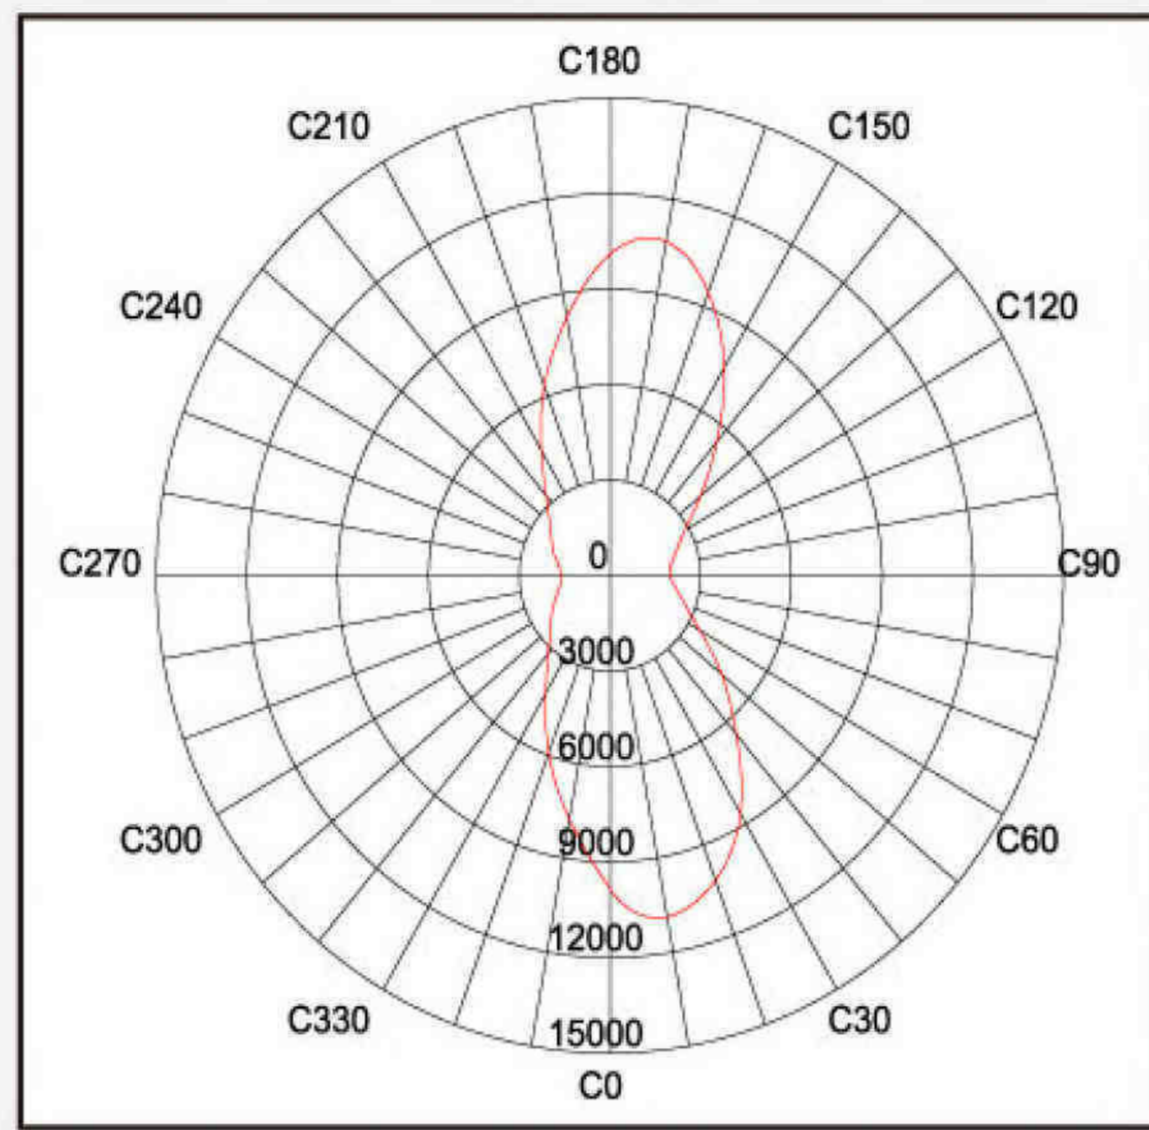

Photometric Specifications

LEDs	5050 LED			
CRI	>70			
Luminous Efficiency	170-180lm/w			
LEDs Qty	56pcs	70psc	84psc	112psc
Luminous Flux(±5%)	10200lm	15300lm	20400lm	25500lm
CCT	2200K/3000K/4000K/5000K/5500K			
Beam angle	140x60°/150x70°/150x80°			

Mechanical Specifications

Inclination Angle	Horizontal-10 ~ 15°		Vertical-10 ~ 15°	
IP/IK Rate	IP66/IK10			
Lifespan	>50,000 Hours			
Lamp Pole	Ø50-60mm			
Install Height	6-8 M	9-12 M	9-12 M	9-12 M
Housing Material	Aluminum6063-T5			
Lens Material	PC			
N.W.(KG)	5.8	6.2	6.4	8
Light size (mm)	710x340x235	710x340x235	710x340x235	850x350x235
Light size (inch)	27.9x13.4x9.3	27.9x13.4x9.3	27.9x13.4x9.3	33.5x13.8x7.3
Working Temperature	-40°C~50°C, 20%~90% H.R			
Storage Temperature	-40°C~85°C, 10%~90% H.R			
Certificates/Test	TIS.1955-2551 ROHS IP66 IK10 LM79 LM80			

Distribution Curve

TYPE I (70MM)

AVERAGE BEAM ANGLE (50%):104.5 DEG
UNIT:cd — C0/180,142.9° — C90/270,66.0°

TYPE II (70MM)

AVERAGE BEAM ANGLE (50%):197.5 DEG
UNIT:cd — C0/180,149.9° — C90/270,62.9°

TYPE III (70MM)