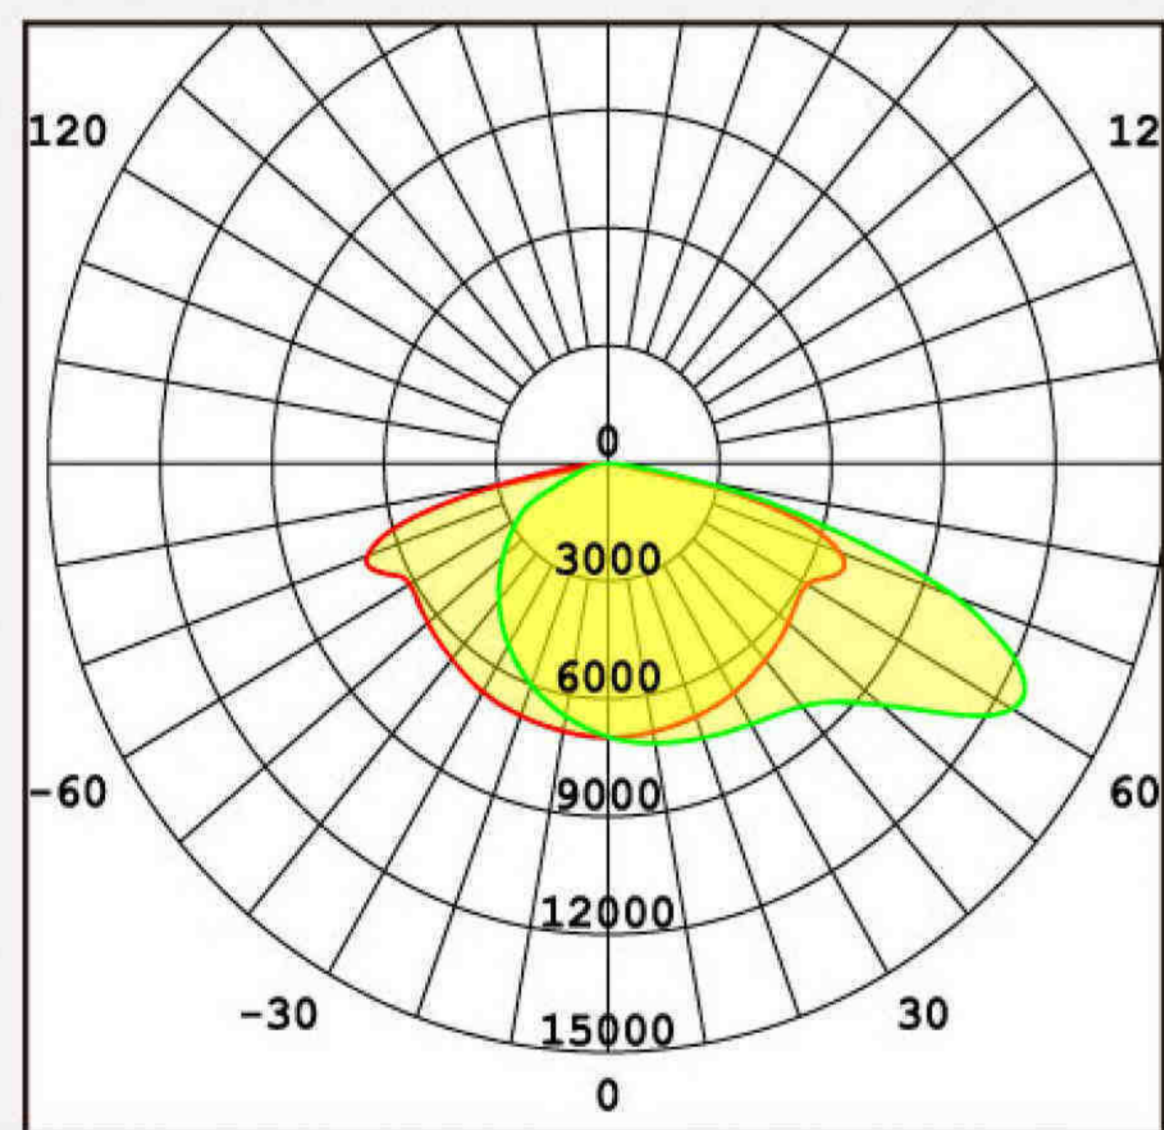

Mechanical Specifications

Inclination Angle	Horizontal-10 ~ 15°		Vertical-10 ~ 15°	
IP/IK Rate	IP66/IK10			
Lifespan	>50,000 Hours			
Lamp Pole	Ø50-60mm			
Install Height	6-8 M	9-12 M	9-12 M	9-12 M
Housing Material	Aluminum6063-T5			
Lens Material	PC			
N.W.(KG)	5.8	6.2	6.4	8
Light size (mm)	710x340x235	710x340x235	710x340x235	850x350x235
Light size (inch)	27.9x13.4x9.3	27.9x13.4x9.3	27.9x13.4x9.3	33.5x13.8x7.3
Working Temperature	-40°C~50°C, 20%~90% H.R			
Storage Temperature	-40°C~85°C, 10%~90% H.R			
Certificates/Test	TIS.1955-2551 ROHS IP66 IK10 LM79 LM80			

Distribution Curve

TYPE I (70MM)

AVERAGE BEAM ANGLE (50%):104.5 DEG
UNIT:cd — C0/180,142.9° — C90/270,66.0°

TYPE II (70MM)

AVERAGE BEAM ANGLE (50%):197.5 DEG
UNIT:cd — C0/180,149.9° — C90/270,62.9°

TYPE III (70MM)

AVERAGE BEAM ANGLE (50%):93.8 DEG
UNIT:cd — C0/180,156.0° — C30/210,89.9°

Dialux

บริษัท คอมพิวเตอร์ จำกัด
5/183 ถนนเทศบาลสงเคราะห์ แขวงลาดยาว
เขตจตุจักร กรุงเทพมหานคร 10900
TAX ID: 0105549117486

: 062-445-5195 , 02-028-8556