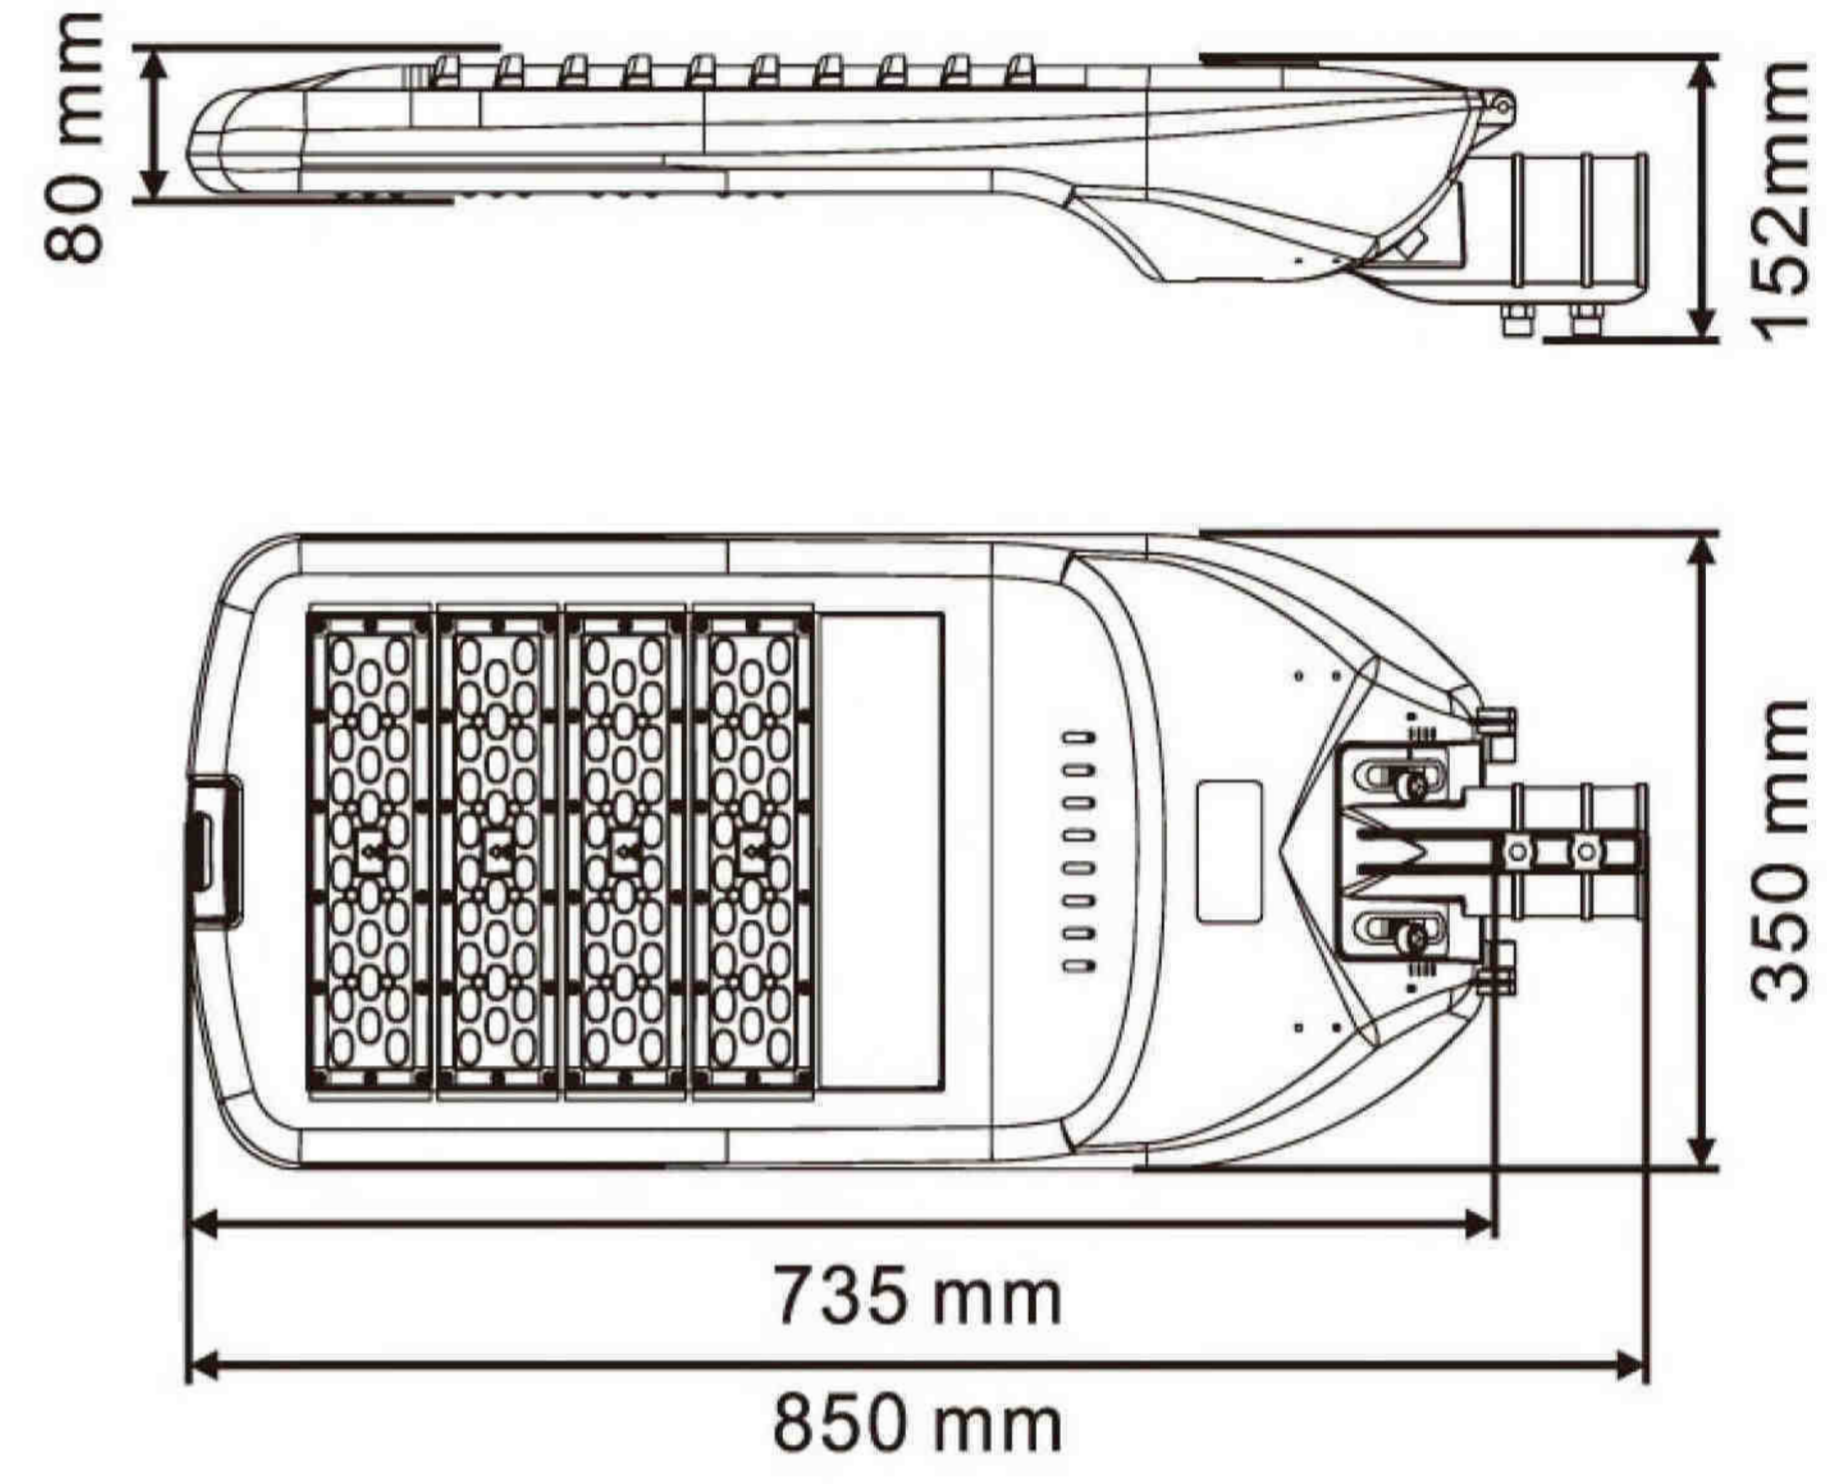

Mechanical Specifications

Inclination Angle	Horizontal-10 ~ 15°		Vertical-10 ~ 15°	
IP/IK Rate	IP66/IK10			
Lifespan	>50,000 Hours			
Lamp Pole	Ø50-60mm			
Install Height	6-8 M	9-12 M	9-12 M	9-12 M
Housing Material	Aluminum6063-T5			
Lens Material	PC			
N.W.(KG)	5.8	6.2	6.4	8
Light size (mm)	710x340x235	710x340x235	710x340x235	850x350x235
Light size (inch)	27.9x13.4x9.3	27.9x13.4x9.3	27.9x13.4x9.3	33.5x13.8x7.3
Working Temperature	-40°C~50°C, 20%~90% H.R			
Storage Temperature	-40°C~85°C, 10%~90% H.R			
Certificates/Test	TIS.1955-2551 ROHS IP66 IK10 LM79 LM80			

: www.ledinfinite.com

: infinite@ledinfinite.com

Dimension(mm)

60W

90W

120W

150W

Installation